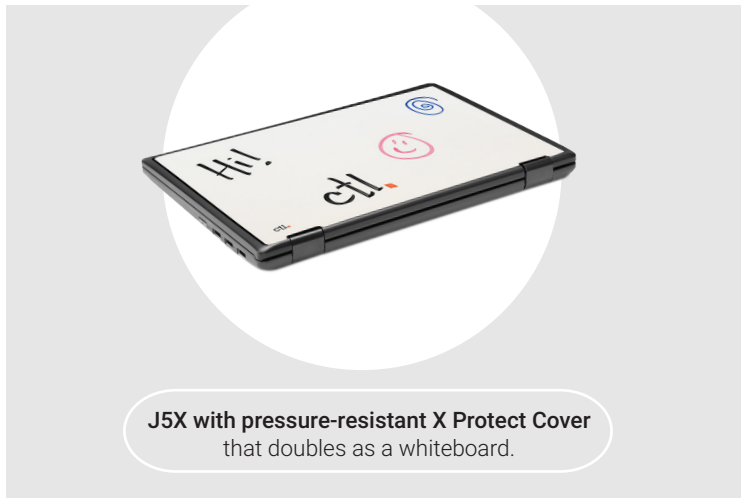

Rugged design is ideal for the rigors of student use

- ① Water resistant keyboard
- ② 360-degree hinge - goes from Chromebook to tablet
- ③ Drop resistant design
- ④ Anti Glare 11.6" HD Panel with 10 point capacitive touch screen
- ⑤ Optional X Protect Panel (Top cover. Not shown in photo.)

4GB LPDDR3L RAM

Powerful Intel N3060 Braswell Processor bursts to 2.48 GHz

Up to 12+ hours of battery life

EDUCATION SPECIFIC BENEFITS

- **360 degree hinge** allows the J5 series Chromebooks to easily convert between laptop and tablet mode.
- **Textured cover** makes it easier to grip and helps prevent drops.

10 point capacitive touch screen

Up to 12+ hours of battery life

CTL® J5 Series Chromebook

<p>PERFORMANCE</p>	<p>PROCESSOR Intel N3060 Braswell Processor bursts to 2.48GHz</p> <p>OPERATING SYSTEM Chrome OS</p>	<p>MEMORY 4GB LPDDR3L RAM</p> <p>CAMERA HD Web Camera</p>	<p>BATTERY - Up to 12+ hours of battery life</p> <p>AUDIO Stereo speaker</p>	<p>STORAGE - 32GB eMMC and optional GoogleDrive cloud storage</p>
<p>DESIGN</p>	<p>DISPLAY 11.6" 1366 x 768 HD LED 16:9 IPS</p>	<p>DIMENSIONS 8.22" (W) x 11.5" (D) x 0.88" (H)</p> <p>WEIGHT 3.3 pounds</p>	<p>SCREEN 10-point capacitive touch screen</p>	<p>360-DEGREE HINGE easily converts from Chromebook to tablet mode.</p>
<p>CONNECTIVITY</p>	<p>PORTS</p> <ul style="list-style-type: none"> • 1x HDMI • 3x USB 3.0 • 1x Micro SD • 1x Combo audio jack 		<p>WIRELESS 802.11 ac 2 x 2 with BT 4.0</p>	